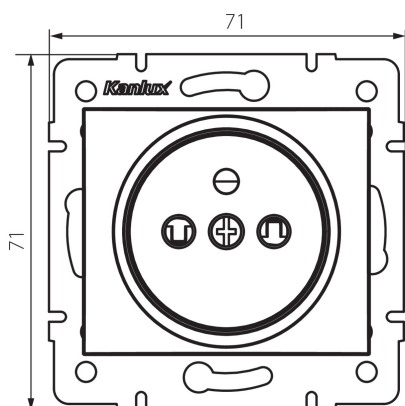

24912 DOMO 01-1250-141 gr

Type E single power socket with contact protection

5905339249128

GENERAL DATA:

Colour: graphite
Place of assembly: Recessed mount in the wall
Contact protection: yes
Width [mm]: 71
Height [mm]: 71
Diameter of an installation box: 60
Installation depth: 25
Number of sockets: 1

TECHNICAL DATA:

Rated voltage [V]: 250 AC
Rated current [A]: 16
Class of protection against electric shock: I
Material: PC
Material of contacts: CuSn94
Earthing type: Type E
Terminal type: Screw terminal
Plastic: PC
IP class: 20

LOGISTIC DATA:

Packaging method: 10
Number of units in the secondary packaging: 10
Number of units in the packaging: 120
Net unit weight [g]: 70
Grammage [g]: 83.75
Length of a unit pack [cm]: 10
Width of a unit pack [cm]: 5
Height of a unit pack [cm]: 14
Weight of a cardboard box [kg]: 10.05
Width of a cardboard box [cm]: 25.5
Height of a cardboard box [cm]: 32
Length of a cardboard box [cm]: 44
Volume of a cardboard box [m³]: 0.035904

24912 DOMO 01-1250-141 gr

Type E single power socket with contact protection