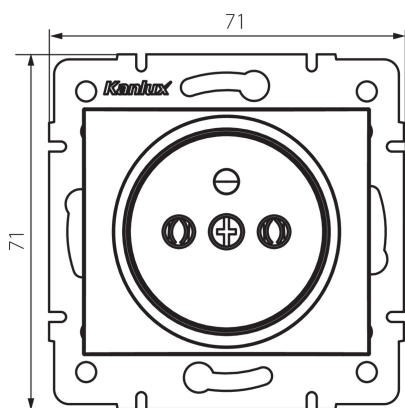

24913 DOMO 01-1251-141 gr

Type E single power socket

5905339249135

GENERAL DATA:

Colour: graphite
Place of assembly: Recessed mount in the wall
Width [mm]: 71
Height [mm]: 71
Diameter of an installation box: 60
Installation depth: 25
Number of sockets: 1

TECHNICAL DATA:

Rated voltage [V]: 250 AC
Rated current [A]: 16
Class of protection against electric shock: I
Material: PC
Material of contacts: CuSn94
Earthing type: Type E
Terminal type: Screw terminal
Plastic: PC
IP class: 20

LOGISTIC DATA:

Packaging method: 10
Number of units in the secondary packaging: 10
Number of units in the packaging: 120
Net unit weight [g]: 68
Grammage [g]: 81.42
Length of a unit pack [cm]: 9
Width of a unit pack [cm]: 5
Height of a unit pack [cm]: 14
Weight of a cardboard box [kg]: 9.7704
Width of a cardboard box [cm]: 25.5
Height of a cardboard box [cm]: 32
Length of a cardboard box [cm]: 44
Volume of a cardboard box [m³]: 0.035904

24913 DOMO 01-1251-141 gr

Type E single power socket