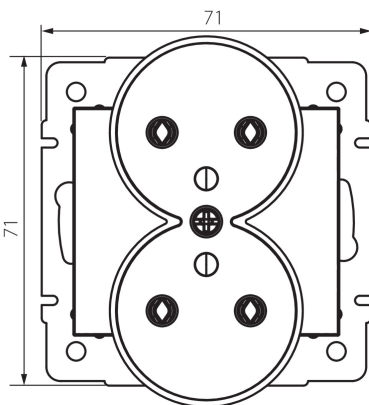

24914 DOMO 01-1253-141 gr

Type E double power socket with earthing terminal

5905339249142

GENERAL DATA:

Colour: graphite
Place of assembly: Recessed mount in the wall
Width [mm]: 71
Height [mm]: 71
Diameter of an installation box: 60
Installation depth: 25
Number of sockets: 2

TECHNICAL DATA:

Rated voltage [V]: 250 AC
Rated current [A]: 16
Class of protection against electric shock: I
Material: PC
Material of contacts: CuSn94
Earthing type: Type E
Terminal type: Screw terminal
Plastic: PC
IP class: 20

LOGISTIC DATA:

Packaging method: 10
Number of units in the secondary packaging: 10
Number of units in the packaging: 120
Net unit weight [g]: 88
Grammage [g]: 105.17
Length of a unit pack [cm]: 10
Width of a unit pack [cm]: 5
Height of a unit pack [cm]: 14
Weight of a cardboard box [kg]: 12.6204
Width of a cardboard box [cm]: 25.5
Height of a cardboard box [cm]: 32
Length of a cardboard box [cm]: 44
Volume of a cardboard box [m³]: 0.035904

24914 DOMO 01-1253-141 gr

Type E double power socket with earthing terminal