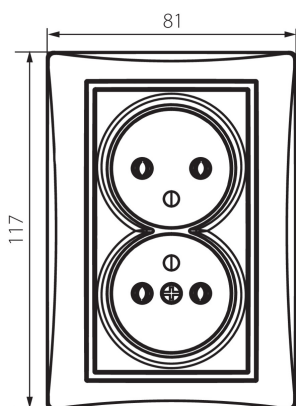

## 24916 DOMO 01-1261-141 gr

Type E double power socket, complete

5905339249166

### GENERAL DATA:

**Colour:** graphite  
**Place of assembly:** Recessed mount in the wall  
**Width [mm]:** 81  
**Height [mm]:** 110  
**Diameter of an installation box:** 68  
**Installation depth:** 25  
**Number of sockets:** 2

### TECHNICAL DATA:

**Rated voltage [V]:** 250 AC  
**Rated current [A]:** 16  
**Class of protection against electric shock:** I  
**Material:** PC  
**Material of contacts:** CuSn94  
**Earthing type:** Type E  
**Terminal type:** Screw terminal  
**Plastic:** PC  
**IP class:** 20

**24916** DOMO 01-1261-141 gr

---

Type E double power socket, complete