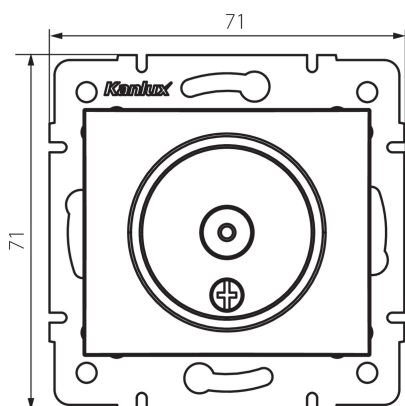

## 24919 DOMO 01-1290-041 gr

TV antenna loop-through wall socket

5905339249197

### GENERAL DATA:

**Colour:** graphite  
**Place of assembly:** Recessed mount in the wall  
**Width [mm]:** 69  
**Height [mm]:** 64  
**Diameter of an installation box:** 60  
**Number of sockets:** 1

### TECHNICAL DATA:

**Material:** PC  
**Socket type:** antenna, TV-Type pass-through  
**Plastic:** PC  
**IP class:** 20