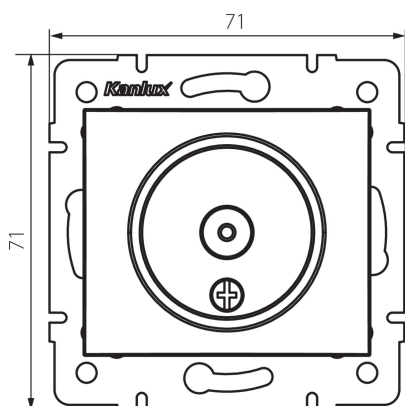

24920 DOMO 01-1300-041 gr

TV antenna terminal wall socket

5905339249203

GENERAL DATA:

Colour: graphite
Place of assembly: Recessed mount in the wall
Width [mm]: 69
Height [mm]: 64
Diameter of an installation box: 60
Number of sockets: 1

TECHNICAL DATA:

Material: PC
Socket type: antenna, TV-Type terminal
Plastic: PC
IP class: 20

LOGISTIC DATA:

Packaging method: 10
Number of units in the secondary packaging: 10
Number of units in the packaging: 120
Net unit weight [g]: 60
Grammage [g]: 72.5
Length of a unit pack [cm]: 10
Width of a unit pack [cm]: 4
Height of a unit pack [cm]: 14
Weight of a cardboard box [kg]: 8.7
Width of a cardboard box [cm]: 25.5
Height of a cardboard box [cm]: 32
Length of a cardboard box [cm]: 44
Volume of a cardboard box [m³]: 0.035904