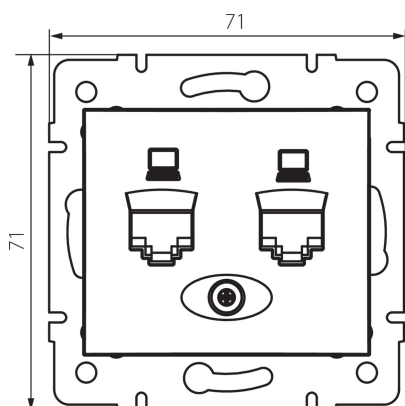

24932 DOMO 01-1410-041 gr

Double computer socket, independent (2x RJ45Cat 5e Jack)

5905339249326

GENERAL DATA:

Colour: graphite
Place of assembly: Recessed mount in the wall
Width [mm]: 71
Height [mm]: 71
Diameter of an installation box: 60
Number of sockets: 2

TECHNICAL DATA:

Material: PC
Socket type: dual independent computer 2xRJ45 Cat. 5e
Plastic: PC
IP class: 20

LOGISTIC DATA:

Packaging method: 10
Number of units in the secondary packaging: 10
Number of units in the packaging: 120
Net unit weight [g]: 62
Grammage [g]: 74.58
Length of a unit pack [cm]: 10
Width of a unit pack [cm]: 4
Height of a unit pack [cm]: 14
Weight of a cardboard box [kg]: 8.9496
Width of a cardboard box [cm]: 25.5
Height of a cardboard box [cm]: 32
Length of a cardboard box [cm]: 44
Volume of a cardboard box [m³]: 0.035904