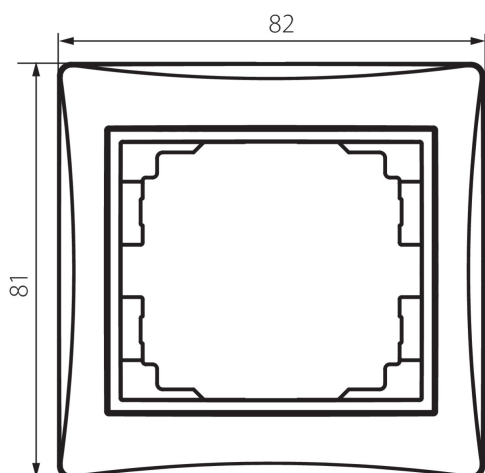

24939 DOMO 01-1460-041 gr

Horizontal single frame

5905339249395

GENERAL DATA:

Colour: graphite
Width [mm]: 81
Height [mm]: 81

TECHNICAL DATA:

Material: PC
Plastic: PC

LOGISTIC DATA:

Packaging method: 20
Number of units in the secondary packaging: 20
Number of units in the packaging: 240
Net unit weight [g]: 16
Grammage [g]: 23.33
Length of a unit pack [cm]: 10
Width of a unit pack [cm]: 1
Height of a unit pack [cm]: 15
Weight of a cardboard box [kg]: 5.5992
Width of a cardboard box [cm]: 20
Height of a cardboard box [cm]: 42
Length of a cardboard box [cm]: 37.5
Volume of a cardboard box [m³]: 0.0315