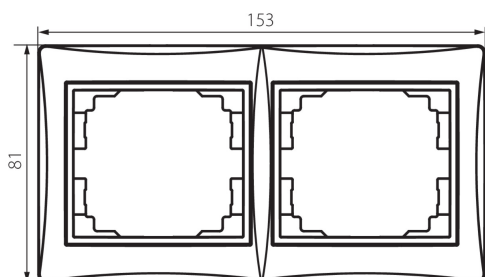

24940 DOMO 01-1470-041 gr

2 Gang Frame Horizontal - with wing

5905339249401

GENERAL DATA:

Colour: graphite
Width [mm]: 152
Height [mm]: 81

TECHNICAL DATA:

Material: PC
Plastic: PC

LOGISTIC DATA:

Packaging method: 10
Number of units in the secondary packaging: 10
Number of units in the packaging: 120
Net unit weight [g]: 30
Grammage [g]: 41.42
Length of a unit pack [cm]: 10
Width of a unit pack [cm]: 1
Height of a unit pack [cm]: 21
Weight of a cardboard box [kg]: 4.9704
Width of a cardboard box [cm]: 18
Height of a cardboard box [cm]: 42
Length of a cardboard box [cm]: 37.5
Volume of a cardboard box [m³]: 0.02835