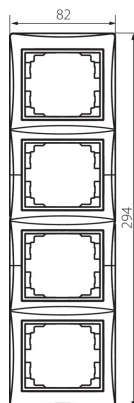

## 24946 DOMO 01-1540-041 gr

4 Gang Frame Vertical - with wing

5905339249463

### GENERAL DATA:

**Colour:** graphite  
**Width [mm]:** 81  
**Height [mm]:** 294

### TECHNICAL DATA:

**Material:** PC  
**Plastic:** PC

### LOGISTIC DATA:

**Packaging method:** 10  
**Number of units in the secondary packaging:** 10  
**Number of units in the packaging:** 120  
**Net unit weight [g]:** 60  
**Grammage [g]:** 76.33  
**Length of a unit pack [cm]:** 10  
**Width of a unit pack [cm]:** 1  
**Height of a unit pack [cm]:** 36.5  
**Weight of a cardboard box [kg]:** 9.1596  
**Width of a cardboard box [cm]:** 32  
**Height of a cardboard box [cm]:** 42  
**Length of a cardboard box [cm]:** 37.5  
**Volume of a cardboard box [m<sup>3</sup>]:** 0.0504