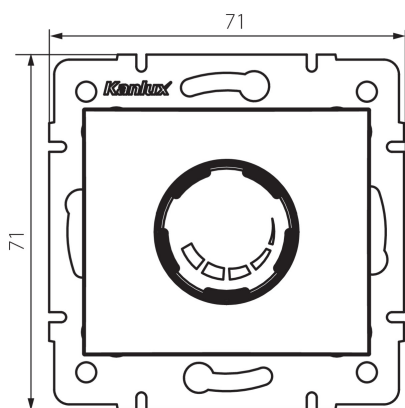

24964 DOMO 01-1160-130 pe

Rotary dimmer 500 W with filter

5905339249647

GENERAL DATA:

Colour: prełowo biały
Place of assembly: Recessed mount in the wall
Place of application: Indoors
Width [mm]: 71
Height [mm]: 71
Diameter of an installation box: 60

TECHNICAL DATA:

Rated voltage [V]: 250 AC
Rated frequency [Hz]: 50
Rated power [W]: 500
Class of protection against electric shock: II
Ambient temperature range to which the product can be exposed: 5÷25
Connection type: Bolt terminal block
Terminal type: Screw terminal
Plastic: PC
IP class: 20

LOGISTIC DATA:

Packaging method: 10
Number of units in the secondary packaging: 10
Number of units in the packaging: 120
Net unit weight [g]: 102
Grammage [g]: 120.83
Length of a unit pack [cm]: 10
Width of a unit pack [cm]: 7
Height of a unit pack [cm]: 14
Weight of a cardboard box [kg]: 14.4996
Width of a cardboard box [cm]: 36.5
Height of a cardboard box [cm]: 32
Length of a cardboard box [cm]: 48.5
Volume of a cardboard box [m³]: 0.056648