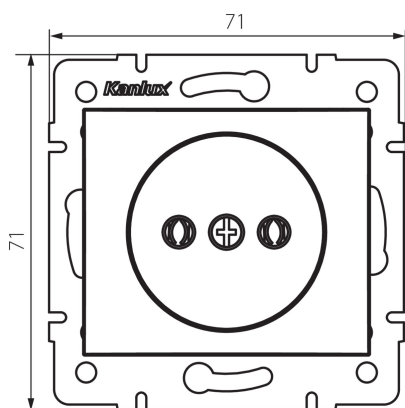

24966 DOMO 01-1210-130 pe

Socket Outlet Without Earth - FireProof Plastic

5905339249661

GENERAL DATA:

Colour: pearl white
Place of assembly: Recessed mount in the wall
Width [mm]: 71
Height [mm]: 71
Diameter of an installation box: 60
Installation depth: 25
Number of sockets: 1

TECHNICAL DATA:

Rated voltage [V]: 250 AC
Rated current [A]: 16
Class of protection against electric shock: II
Material: PC
Material of contacts: CuSn94
Earthing type: 2P
Terminal type: Screw terminal
Plastic: PC
IP class: 20

LOGISTIC DATA:

Packaging method: 10
Number of units in the secondary packaging: 10
Number of units in the packaging: 120
Net unit weight [g]: 58
Grammage [g]: 70.58
Length of a unit pack [cm]: 10
Width of a unit pack [cm]: 4
Height of a unit pack [cm]: 14
Weight of a cardboard box [kg]: 8.4696
Width of a cardboard box [cm]: 25.5
Height of a cardboard box [cm]: 32
Length of a cardboard box [cm]: 44
Volume of a cardboard box [m³]: 0.035904