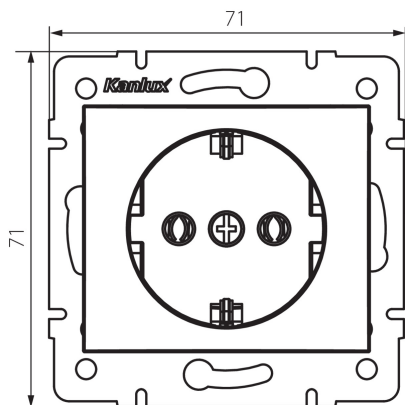

24967 DOMO 01-1220-130 pe

Schuko single power socket

5905339249678

GENERAL DATA:

Colour: pearl white
Place of assembly: Recessed mount in the wall
Width [mm]: 71
Height [mm]: 71
Diameter of an installation box: 60
Installation depth: 25
Number of sockets: 1

TECHNICAL DATA:

Rated voltage [V]: 250 AC
Rated current [A]: 16
Class of protection against electric shock: I
Material: PC
Material of contacts: CuSn94
Earthing type: type F
Terminal type: Screw terminal
Plastic: PC
IP class: 20

LOGISTIC DATA:

Packaging method: 10
Number of units in the secondary packaging: 10
Number of units in the packaging: 120
Net unit weight [g]: 68
Grammage [g]: 81.75
Length of a unit pack [cm]: 10
Width of a unit pack [cm]: 5
Height of a unit pack [cm]: 14
Weight of a cardboard box [kg]: 9.81
Width of a cardboard box [cm]: 26.5
Height of a cardboard box [cm]: 32
Length of a cardboard box [cm]: 44
Volume of a cardboard box [m³]: 0.037312