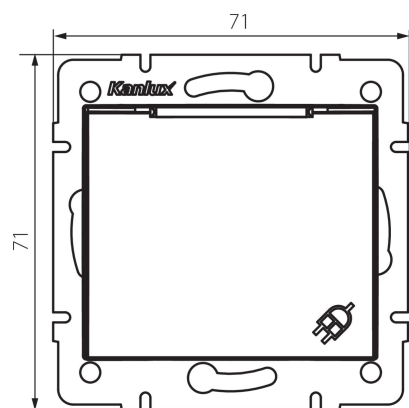

24968 DOMO 01-1230-130 pe

Socket Outlet Earthed - With Protection Cover - FireProof Plastic

5905339249685

GENERAL DATA:

Colour: pearl white
Place of assembly: Recessed mount in the wall
Width [mm]: 71
Height [mm]: 71
Diameter of an installation box: 60
Installation depth: 25
Number of sockets: 1

TECHNICAL DATA:

Rated voltage [V]: 250 AC
Rated current [A]: 16
Class of protection against electric shock: I
Material: PC
Material of contacts: CuSn94
Earthing type: type F
Terminal type: Screw terminal
Plastic: PC
IP class: 44

LOGISTIC DATA:

Packaging method: 10
Number of units in the secondary packaging: 10
Number of units in the packaging: 120
Net unit weight [g]: 82
Grammage [g]: 97.17
Length of a unit pack [cm]: 10
Width of a unit pack [cm]: 5
Height of a unit pack [cm]: 14
Weight of a cardboard box [kg]: 11.6604
Width of a cardboard box [cm]: 26.5
Height of a cardboard box [cm]: 32
Length of a cardboard box [cm]: 44
Volume of a cardboard box [m³]: 0.037312