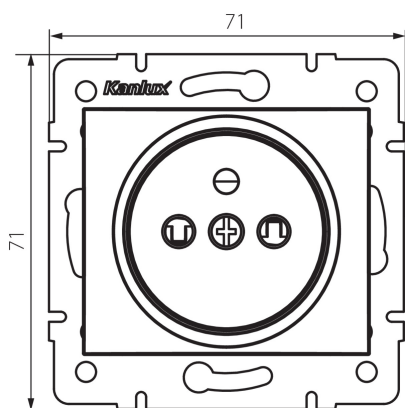

24971 DOMO 01-1250-130 pe

Type E single power socket with contact protection

5905339249715

GENERAL DATA:

Colour: pearl white
Place of assembly: Recessed mount in the wall
Contact protection: yes
Width [mm]: 71
Height [mm]: 71
Diameter of an installation box: 60
Installation depth: 25
Number of sockets: 1

TECHNICAL DATA:

Rated voltage [V]: 250 AC
Rated current [A]: 16
Class of protection against electric shock: I
Material: PC
Material of contacts: CuSn94
Earthing type: Type E
Terminal type: Screw terminal
Plastic: PC
IP class: 20

LOGISTIC DATA:

Packaging method: 10
Number of units in the secondary packaging: 10
Number of units in the packaging: 120
Net unit weight [g]: 70
Grammage [g]: 83.75
Length of a unit pack [cm]: 10
Width of a unit pack [cm]: 5
Height of a unit pack [cm]: 14
Weight of a cardboard box [kg]: 10.05
Width of a cardboard box [cm]: 25.5
Height of a cardboard box [cm]: 32
Length of a cardboard box [cm]: 44
Volume of a cardboard box [m³]: 0.035904