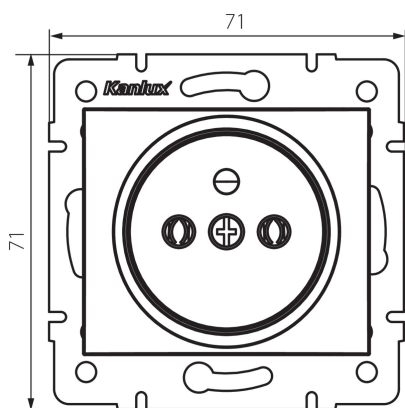

24972 DOMO 01-1251-130 pe

Type E single power socket

5905339249722

GENERAL DATA:

Colour: pearl white
Place of assembly: Recessed mount in the wall
Width [mm]: 71
Height [mm]: 71
Diameter of an installation box: 60
Installation depth: 25
Number of sockets: 1

TECHNICAL DATA:

Rated voltage [V]: 250 AC
Rated current [A]: 16
Class of protection against electric shock: I
Material: PC
Material of contacts: CuSn94
Earthing type: Type E
Terminal type: Screw terminal
Plastic: PC
IP class: 20

LOGISTIC DATA:

Packaging method: 10
Number of units in the secondary packaging: 10
Number of units in the packaging: 120
Net unit weight [g]: 68
Grammage [g]: 81.42
Length of a unit pack [cm]: 9
Width of a unit pack [cm]: 5
Height of a unit pack [cm]: 14
Weight of a cardboard box [kg]: 9.7704
Width of a cardboard box [cm]: 25.5
Height of a cardboard box [cm]: 32
Length of a cardboard box [cm]: 44
Volume of a cardboard box [m³]: 0.035904