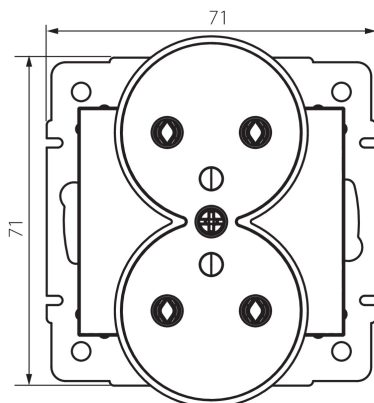

24973 DOMO 01-1253-130 pe

Type E double power socket with earthing terminal

5905339249739

GENERAL DATA:

Colour: pearl white
Place of assembly: Recessed mount in the wall
Width [mm]: 71
Height [mm]: 71
Diameter of an installation box: 60
Installation depth: 25
Number of sockets: 2

TECHNICAL DATA:

Rated voltage [V]: 250 AC
Rated current [A]: 16
Class of protection against electric shock: I
Material: PC
Material of contacts: CuSn94
Earthing type: Type E
Terminal type: Screw terminal
Plastic: PC
IP class: 20

LOGISTIC DATA:

Packaging method: 10
Number of units in the secondary packaging: 10
Number of units in the packaging: 120
Net unit weight [g]: 88
Grammage [g]: 105.17
Length of a unit pack [cm]: 10
Width of a unit pack [cm]: 5
Height of a unit pack [cm]: 14
Weight of a cardboard box [kg]: 12.6204
Width of a cardboard box [cm]: 25.5
Height of a cardboard box [cm]: 32
Length of a cardboard box [cm]: 44
Volume of a cardboard box [m³]: 0.035904

24973 DOMO 01-1253-130 pe

Type E double power socket with earthing terminal