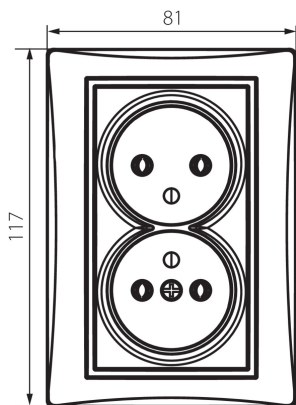

24975 DOMO 01-1261-130 pe

Type E double power socket, complete

5905339249753

GENERAL DATA:

Colour: pearl white
Place of assembly: Recessed mount in the wall
Width [mm]: 81
Height [mm]: 110
Diameter of an installation box: 68
Installation depth: 25
Number of sockets: 2

TECHNICAL DATA:

Rated voltage [V]: 250 AC
Rated current [A]: 16
Class of protection against electric shock: I
Material: PC
Material of contacts: CuSn94
Earthing type: Type E
Terminal type: Screw terminal
Plastic: PC
IP class: 20

LOGISTIC DATA:

Packaging method: 10
Number of units in the secondary packaging: 10
Number of units in the packaging: 120
Net unit weight [g]: 116
Grammage [g]: 134.67
Length of a unit pack [cm]: 10
Width of a unit pack [cm]: 5
Height of a unit pack [cm]: 18
Weight of a cardboard box [kg]: 16.1604
Width of a cardboard box [cm]: 25
Height of a cardboard box [cm]: 52.5
Length of a cardboard box [cm]: 52
Volume of a cardboard box [m³]: 0.06825