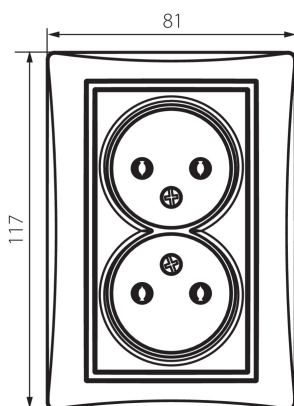

## 24977 DOMO 01-1280-130 pe

Double Socket Outlet 16A - 250V~e-Without Earth

5905339249777

### GENERAL DATA:

**Colour:** pearl white  
**Place of assembly:** Recessed mount in the wall  
**Width [mm]:** 81  
**Height [mm]:** 110  
**Diameter of an installation box:** 68  
**Installation depth:** 25  
**Number of sockets:** 2

### TECHNICAL DATA:

**Rated voltage [V]:** 250 AC  
**Rated current [A]:** 16  
**Class of protection against electric shock:** II  
**Material:** PC  
**Material of contacts:** CuSn94  
**Earthing type:** 2P  
**Terminal type:** Screw terminal  
**Plastic:** PC  
**IP class:** 20