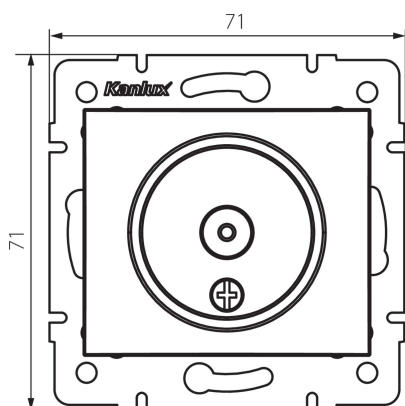

24978 DOMO 01-1290-030 pe

TV antenna loop-through wall socket

5905339249784

GENERAL DATA:

Colour: pearl white
Place of assembly: Recessed mount in the wall
Width [mm]: 69
Height [mm]: 64
Diameter of an installation box: 60
Number of sockets: 1

TECHNICAL DATA:

Material: PC
Socket type: antenna, TV-Type pass-through
Plastic: PC
IP class: 20

LOGISTIC DATA:

Packaging method: 10
Number of units in the secondary packaging: 10
Number of units in the packaging: 120
Net unit weight [g]: 66
Grammage [g]: 78.33
Length of a unit pack [cm]: 10
Width of a unit pack [cm]: 4
Height of a unit pack [cm]: 14
Weight of a cardboard box [kg]: 9.3996
Width of a cardboard box [cm]: 25.5
Height of a cardboard box [cm]: 32
Length of a cardboard box [cm]: 44
Volume of a cardboard box [m³]: 0.035904