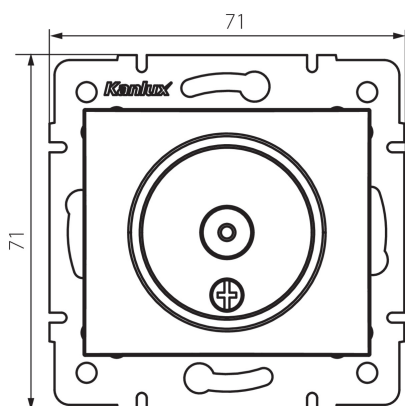

24979 DOMO 01-1300-030 pe

TV antenna terminal wall socket

5905339249791

GENERAL DATA:

Colour: pearl white
Place of assembly: Recessed mount in the wall
Width [mm]: 69
Height [mm]: 64
Diameter of an installation box: 60
Number of sockets: 1

TECHNICAL DATA:

Material: PC
Socket type: antenna, TV-Type terminal
Plastic: PC
IP class: 20

LOGISTIC DATA:

Packaging method: 10
Number of units in the secondary packaging: 10
Number of units in the packaging: 120
Net unit weight [g]: 60
Grammage [g]: 72.5
Length of a unit pack [cm]: 10
Width of a unit pack [cm]: 4
Height of a unit pack [cm]: 14
Weight of a cardboard box [kg]: 8.7
Width of a cardboard box [cm]: 25.5
Height of a cardboard box [cm]: 32
Length of a cardboard box [cm]: 44
Volume of a cardboard box [m³]: 0.035904