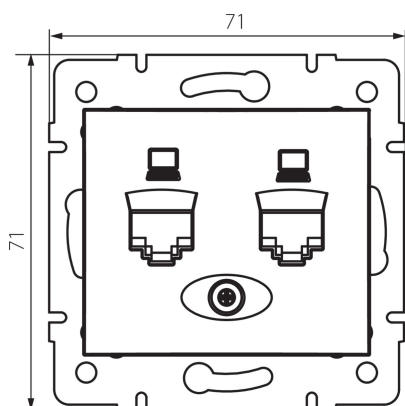

24991 DOMO 01-1410-030 pe

Double computer socket, independent (2x RJ45Cat 5e Jack)

5905339249913

GENERAL DATA:

Colour: pearl white
Place of assembly: Recessed mount in the wall
Width [mm]: 71
Height [mm]: 71
Diameter of an installation box: 60
Number of sockets: 2

TECHNICAL DATA:

Material: PC
Socket type: dual independent computer 2xRJ45 Cat. 5e
Plastic: PC
IP class: 20

LOGISTIC DATA:

Packaging method: 10
Number of units in the secondary packaging: 10
Number of units in the packaging: 120
Net unit weight [g]: 62
Grammage [g]: 74.58
Length of a unit pack [cm]: 10
Width of a unit pack [cm]: 4
Height of a unit pack [cm]: 14
Weight of a cardboard box [kg]: 8.9496
Width of a cardboard box [cm]: 25.5
Height of a cardboard box [cm]: 32
Length of a cardboard box [cm]: 44
Volume of a cardboard box [m³]: 0.035904