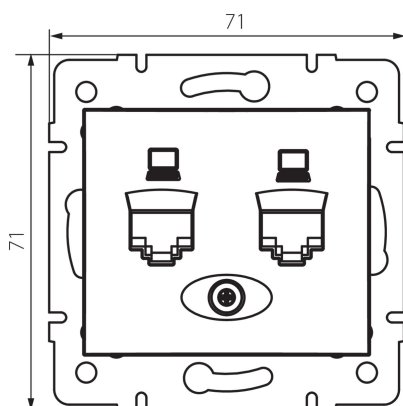

24992 DOMO 01-1420-030 pe

Double computer socket, independent (2x RJ45Cat 6 Jack)

5905339249920

GENERAL DATA:

Colour: pearl white
Place of assembly: Recessed mount in the wall
Width [mm]: 71
Height [mm]: 71
Diameter of an installation box: 60
Number of sockets: 2

TECHNICAL DATA:

Material: PC
Socket type: dual independent computer 2xRJ45 Cat. 6
Plastic: PC
IP class: 20

LOGISTIC DATA:

Packaging method: 10
Number of units in the secondary packaging: 10
Number of units in the packaging: 120
Net unit weight [g]: 64
Grammage [g]: 76.67
Length of a unit pack [cm]: 9
Width of a unit pack [cm]: 5
Height of a unit pack [cm]: 13
Weight of a cardboard box [kg]: 9.2004
Width of a cardboard box [cm]: 25.5
Height of a cardboard box [cm]: 32
Length of a cardboard box [cm]: 44
Volume of a cardboard box [m³]: 0.035904