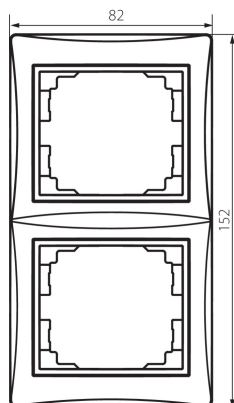

25003 DOMO 01-1520-030 pe

2 Gang Frame Vertical - with wing

5905339250032

GENERAL DATA:

Colour: pearl white
Width [mm]: 81
Height [mm]: 152

TECHNICAL DATA:

Material: PC
Plastic: PC

LOGISTIC DATA:

Packaging method: 10
Number of units in the secondary packaging: 10
Number of units in the packaging: 120
Net unit weight [g]: 32
Grammage [g]: 43.42
Length of a unit pack [cm]: 10
Width of a unit pack [cm]: 1.5
Height of a unit pack [cm]: 21.5
Weight of a cardboard box [kg]: 5.2104
Width of a cardboard box [cm]: 18
Height of a cardboard box [cm]: 42
Length of a cardboard box [cm]: 37.5
Volume of a cardboard box [m³]: 0.02835