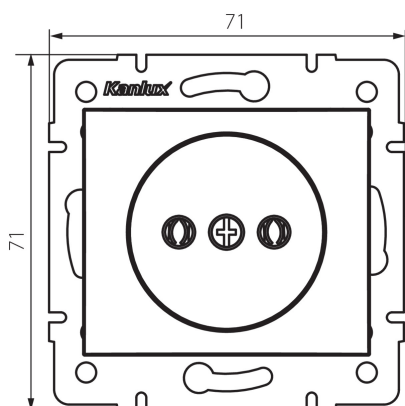

25025 DOMO 01-1210-150 sz

Socket Outlet Without Earth - FireProof Plastic

5905339250254

GENERAL DATA:

Colour: champagne
Place of assembly: Recessed mount in the wall
Width [mm]: 71
Height [mm]: 71
Diameter of an installation box: 60
Installation depth: 25
Number of sockets: 1

TECHNICAL DATA:

Rated voltage [V]: 250 AC
Rated current [A]: 16
Class of protection against electric shock: II
Material: PC
Material of contacts: CuSn94
Earthing type: 2P
Terminal type: Screw terminal
Plastic: PC
IP class: 20

LOGISTIC DATA:

Packaging method: 10
Number of units in the secondary packaging: 10
Number of units in the packaging: 120
Net unit weight [g]: 58
Grammage [g]: 70.58
Length of a unit pack [cm]: 10
Width of a unit pack [cm]: 4
Height of a unit pack [cm]: 14
Weight of a cardboard box [kg]: 8.4696
Width of a cardboard box [cm]: 25.5
Height of a cardboard box [cm]: 32
Length of a cardboard box [cm]: 44
Volume of a cardboard box [m³]: 0.035904