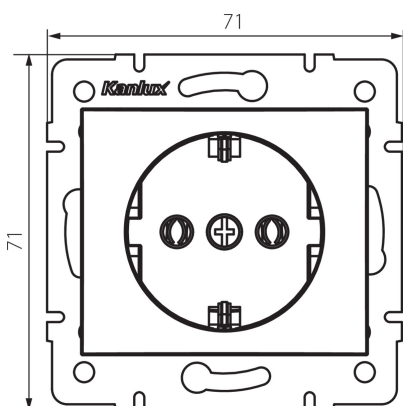

25026 DOMO 01-1220-150 sz

Schuko single power socket

5905339250261

GENERAL DATA:

Colour: champagne
Place of assembly: Recessed mount in the wall
Width [mm]: 71
Height [mm]: 71
Diameter of an installation box: 60
Installation depth: 25
Number of sockets: 1

TECHNICAL DATA:

Rated voltage [V]: 250 AC
Rated current [A]: 16
Class of protection against electric shock: I
Material: PC
Material of contacts: CuSn94
Earthing type: type F
Terminal type: Screw terminal
Plastic: PC
IP class: 20

LOGISTIC DATA:

Packaging method: 10
Number of units in the secondary packaging: 10
Number of units in the packaging: 120
Net unit weight [g]: 68
Grammage [g]: 81.75
Length of a unit pack [cm]: 10
Width of a unit pack [cm]: 5
Height of a unit pack [cm]: 14
Weight of a cardboard box [kg]: 9.81
Width of a cardboard box [cm]: 26.5
Height of a cardboard box [cm]: 32
Length of a cardboard box [cm]: 44
Volume of a cardboard box [m³]: 0.037312