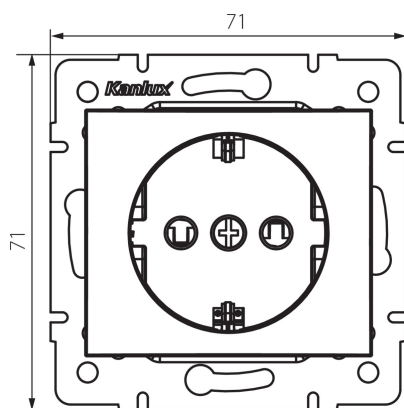

25029 DOMO 01-1240-150 sz

Schuko single power socket with contact protection

5905339250292

GENERAL DATA:

Colour: champagne
Place of assembly: Recessed mount in the wall
Contact protection: yes
Width [mm]: 71
Height [mm]: 71
Diameter of an installation box: 60
Installation depth: 25
Number of sockets: 1

TECHNICAL DATA:

Rated voltage [V]: 250 AC
Rated current [A]: 16
Class of protection against electric shock: I
Material: PC
Material of contacts: CuSn94
Earthing type: type F
Terminal type: Screw terminal
Plastic: PC
IP class: 20

LOGISTIC DATA:

Packaging method: 10
Number of units in the secondary packaging: 10
Number of units in the packaging: 120
Net unit weight [g]: 70
Grammage [g]: 84
Length of a unit pack [cm]: 10
Width of a unit pack [cm]: 5
Height of a unit pack [cm]: 14
Weight of a cardboard box [kg]: 10.08
Width of a cardboard box [cm]: 26.5
Height of a cardboard box [cm]: 32
Length of a cardboard box [cm]: 44
Volume of a cardboard box [m³]: 0.037312