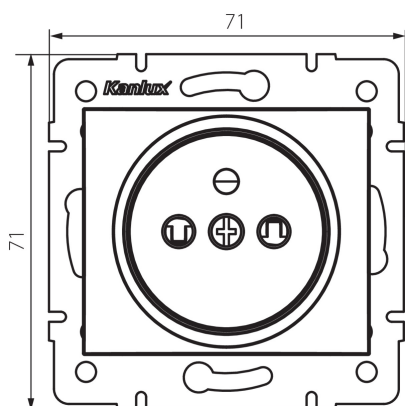

25030 DOMO 01-1250-150 sz

Type E single power socket with contact protection

5905339250308

GENERAL DATA:

Colour: champagne
Place of assembly: Recessed mount in the wall
Contact protection: yes
Width [mm]: 71
Height [mm]: 71
Diameter of an installation box: 60
Installation depth: 25
Number of sockets: 1

TECHNICAL DATA:

Rated voltage [V]: 250 AC
Rated current [A]: 16
Class of protection against electric shock: I
Material: PC
Material of contacts: CuSn94
Earthing type: Type E
Terminal type: Screw terminal
Plastic: PC
IP class: 20

LOGISTIC DATA:

Packaging method: 10
Number of units in the secondary packaging: 10
Number of units in the packaging: 120
Net unit weight [g]: 70
Grammage [g]: 83.75
Length of a unit pack [cm]: 10
Width of a unit pack [cm]: 5
Height of a unit pack [cm]: 14
Weight of a cardboard box [kg]: 10.05
Width of a cardboard box [cm]: 25.5
Height of a cardboard box [cm]: 32
Length of a cardboard box [cm]: 44
Volume of a cardboard box [m³]: 0.035904

25030 DOMO 01-1250-150 sz

Type E single power socket with contact protection