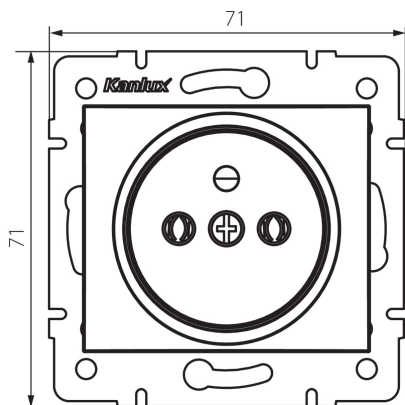

25031 DOMO 01-1251-150 sz

Type E single power socket

5905339250315

GENERAL DATA:

Colour: champagne
Place of assembly: Recessed mount in the wall
Width [mm]: 71
Height [mm]: 71
Diameter of an installation box: 60
Installation depth: 25
Number of sockets: 1

TECHNICAL DATA:

Rated voltage [V]: 250 AC
Rated current [A]: 16
Class of protection against electric shock: I
Material: PC
Material of contacts: CuSn94
Earthing type: Type E
Terminal type: Screw terminal
Plastic: PC
IP class: 20

LOGISTIC DATA:

Packaging method: 10
Number of units in the secondary packaging: 10
Number of units in the packaging: 120
Net unit weight [g]: 68
Grammage [g]: 81.42
Length of a unit pack [cm]: 9
Width of a unit pack [cm]: 5
Height of a unit pack [cm]: 14
Weight of a cardboard box [kg]: 9.7704
Width of a cardboard box [cm]: 25.5
Height of a cardboard box [cm]: 32
Length of a cardboard box [cm]: 44
Volume of a cardboard box [m³]: 0.035904

25031 DOMO 01-1251-150 sz

Type E single power socket