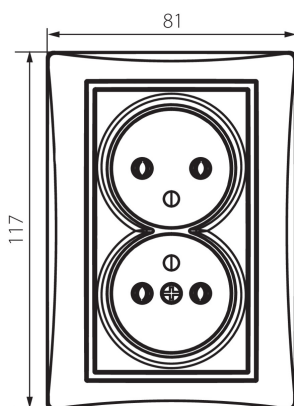

## 25034 DOMO 01-1261-150 sz

Type E double power socket, complete

5905339250346

### GENERAL DATA:

**Colour:** champagne  
**Place of assembly:** Recessed mount in the wall  
**Width [mm]:** 81  
**Height [mm]:** 110  
**Diameter of an installation box:** 68  
**Installation depth:** 25  
**Number of sockets:** 2

### TECHNICAL DATA:

**Rated voltage [V]:** 250 AC  
**Rated current [A]:** 16  
**Class of protection against electric shock:** I  
**Material:** PC  
**Material of contacts:** CuSn94  
**Earthing type:** Type E  
**Terminal type:** Screw terminal  
**Plastic:** PC  
**IP class:** 20

## **25034** DOMO 01-1261-150 sz

---

Type E double power socket, complete