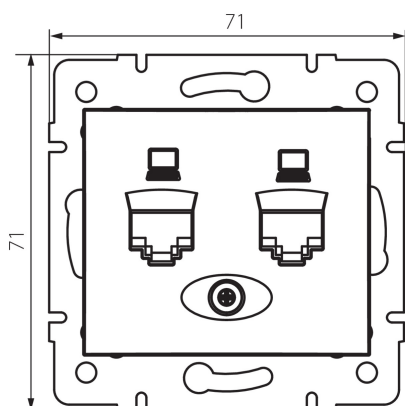

## 25050 DOMO 01-1410-050 sz

Double computer socket, independent (2x RJ45Cat 5e Jack)

5905339250506

### GENERAL DATA:

**Colour:** champagne  
**Place of assembly:** Recessed mount in the wall  
**Width [mm]:** 71  
**Height [mm]:** 71  
**Diameter of an installation box:** 60  
**Number of sockets:** 2

### TECHNICAL DATA:

**Material:** PC  
**Socket type:** dual independent computer 2xRJ45 Cat. 5e  
**Plastic:** PC  
**IP class:** 20