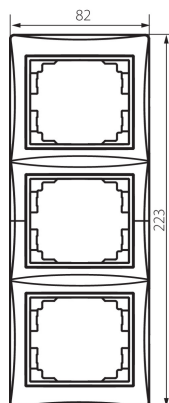

25063 DOMO 01-1530-050 sz

3 Gang Frame Vertical - with wing

5905339250636

GENERAL DATA:

Colour: champagne

Width [mm]: 81

Height [mm]: 223

TECHNICAL DATA:

Material: PC

Plastic: PC

LOGISTIC DATA:

Packaging method: 10

Number of units in the secondary packaging: 10

Number of units in the packaging: 120

Net unit weight [g]: 46

Grammage [g]: 60

Length of a unit pack [cm]: 10

Width of a unit pack [cm]: 1.5

Height of a unit pack [cm]: 29

Weight of a cardboard box [kg]: 7.2

Width of a cardboard box [cm]: 25

Height of a cardboard box [cm]: 42

Length of a cardboard box [cm]: 37.5