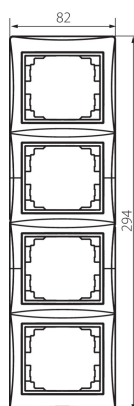

25064 DOMO 01-1540-050 sz

4 Gang Frame Vertical - with wing

5905339250643

GENERAL DATA:

Colour: champagne
Width [mm]: 81
Height [mm]: 294

TECHNICAL DATA:

Material: PC
Plastic: PC

LOGISTIC DATA:

Packaging method: 10
Number of units in the secondary packaging: 10
Number of units in the packaging: 120
Net unit weight [g]: 60
Grammage [g]: 76.33
Length of a unit pack [cm]: 10
Width of a unit pack [cm]: 1
Height of a unit pack [cm]: 36.5
Weight of a cardboard box [kg]: 9.1596
Width of a cardboard box [cm]: 32
Height of a cardboard box [cm]: 42
Length of a cardboard box [cm]: 37.5
Volume of a cardboard box [m³]: 0.0504