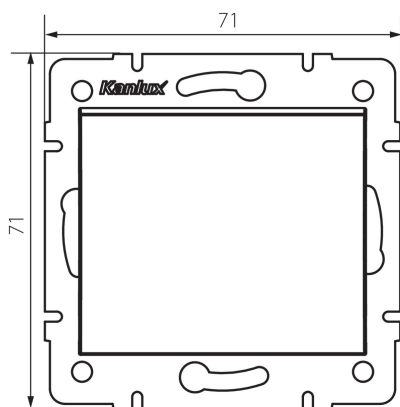

25065 LOGI 02-1000-102 bi

1 gang 1 way switch

5905339250650

A single-pole light switch is used to control the circuit of one lamp or a group of lamps from one place.

GENERAL DATA:

Colour: white

Place of assembly: Recessed mount in the wall

Width [mm]: 71

Height [mm]: 71

Diameter of an installation box: 60

Installation depth: 25

TECHNICAL DATA:

Rated voltage [V]: 250 AC

Material of contacts: CuZn70

Terminal type: Screw terminal

Plastic: ABS

Number of levers: 1

Rated current [AX]: 10

IP class: 20

LOGISTIC DATA:

Packaging method: 10

Number of units in the secondary packaging: 10

Number of units in the packaging: 120