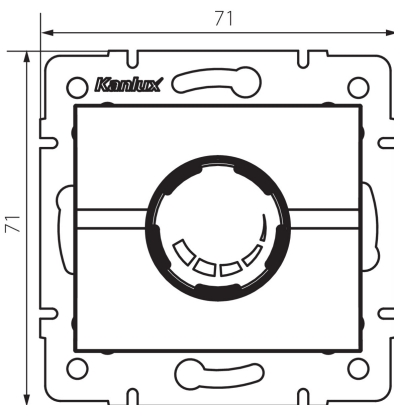

25082 LOGI 02-1160-102 bi

Rotary dimmer 500 W with filter

5905339250827

GENERAL DATA:

Colour: white

Place of assembly: Recessed mount in the wall

Place of application: Indoors

Width [mm]: 71

Height [mm]: 71

Installation depth: 60

TECHNICAL DATA:

Rated voltage [V]: 250 AC

Rated frequency [Hz]: 50

Rated power [W]: 500

Class of protection against electric shock: II

Terminal type: Screw terminal

Plastic: ABS

IP class: 20

LOGISTIC DATA:

Packaging method: 10

Number of units in the secondary packaging: 10

Number of units in the packaging: 120

Net unit weight [g]: 100

Grammage [g]: 118.67

Length of a unit pack [cm]: 10

Width of a unit pack [cm]: 7

Height of a unit pack [cm]: 15

Weight of a cardboard box [kg]: 14.2404

Width of a cardboard box [cm]: 36.5

Height of a cardboard box [cm]: 32

Length of a cardboard box [cm]: 48.5