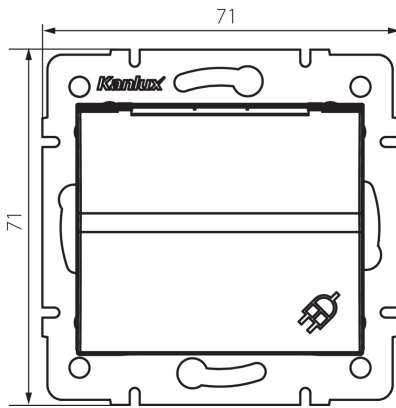

25086 LOGI 02-1230-102 bi

Socket Outlet Earthed - With Protection Cover - FireProof Plastic

Height of a cardboard box [cm]: 32
Length of a cardboard box [cm] : 44
Volume of a cardboard box [m³]: 0.037312