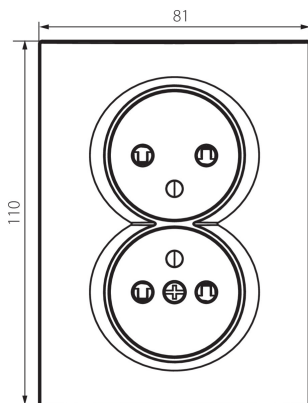

25093 LOGI 02-1260-102 bi

Type E double power socket, complete, with contact protection

5905339250933

Double grounded complete socket outlet. It has contact protection and does not require an additional frame.

GENERAL DATA:

Colour: white
Place of assembly: Recessed mount in the wall
Contact protection: yes
Width [mm]: 81
Height [mm]: 110
Diameter of an installation box: 68
Installation depth: 25
Number of sockets: 2

TECHNICAL DATA:

Rated voltage [V]: 250 AC
Rated current [A]: 16
Class of protection against electric shock: I
Material of contacts: CuZn70
Earthing type: Type E
Terminal type: Screw terminal
Plastic: ABS
IP class: 20

LOGISTIC DATA:

Packaging method: 10
Number of units in the secondary packaging: 10
Number of units in the packaging: 120
Net unit weight [g]: 106
Grammage [g]: 122.75
Length of a unit pack [cm]: 10
Width of a unit pack [cm]: 5
Height of a unit pack [cm]: 18
Weight of a cardboard box [kg]: 14.73
Width of a cardboard box [cm]: 25
Height of a cardboard box [cm]: 52.5
Length of a cardboard box [cm]: 52