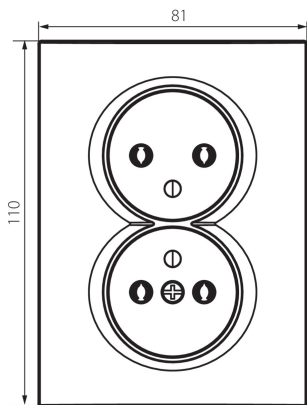

25094 LOGI 02-1261-102 bi

Type E double power socket, complete

5905339250940

Double grounded complete socket outlet - no additional frame is required.

GENERAL DATA:

Colour: white
Place of assembly: Recessed mount in the wall
Width [mm]: 81
Height [mm]: 110
Diameter of an installation box: 68
Installation depth: 25
Number of sockets: 2

TECHNICAL DATA:

Rated voltage [V]: 250 AC
Rated current [A]: 16
Class of protection against electric shock: I
Material of contacts: CuZn70
Earthing type: Type E
Terminal type: Screw terminal
Plastic: ABS
IP class: 20

LOGISTIC DATA:

Packaging method: 10
Number of units in the secondary packaging: 10
Number of units in the packaging: 120
Net unit weight [g]: 102
Grammage [g]: 118.75
Length of a unit pack [cm]: 10
Width of a unit pack [cm]: 5
Height of a unit pack [cm]: 18
Weight of a cardboard box [kg]: 14.25
Width of a cardboard box [cm]: 25
Height of a cardboard box [cm]: 52.5
Length of a cardboard box [cm]: 52
Volume of a cardboard box [m³]: 0.06825