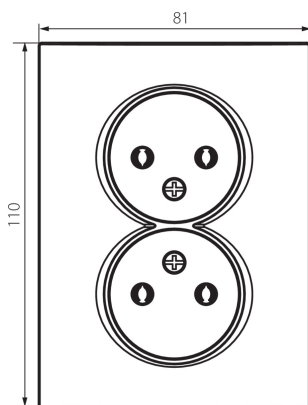

25096 LOGI 02-1280-102 bi

Double Socket Outlet 16A - 250V~e-Without Earth

5905339250964

Double non-grounded complete socket outlet. No additional frame is required.

GENERAL DATA:

Colour: white
Place of assembly: Recessed mount in the wall
Width [mm]: 81
Height [mm]: 110
Diameter of an installation box: 68
Installation depth: 25
Number of sockets: 2

TECHNICAL DATA:

Rated voltage [V]: 250 AC
Rated current [A]: 16
Class of protection against electric shock: II
Material of contacts: CuZn70
Earthing type: 2P
Terminal type: Screw terminal
Plastic: ABS
IP class: 20

LOGISTIC DATA:

Packaging method: 10
Number of units in the secondary packaging: 10
Number of units in the packaging: 120
Net unit weight [g]: 88
Grammage [g]: 104.42
Length of a unit pack [cm]: 10
Width of a unit pack [cm]: 4
Height of a unit pack [cm]: 18
Weight of a cardboard box [kg]: 12.5304
Width of a cardboard box [cm]: 22
Height of a cardboard box [cm]: 51.2
Length of a cardboard box [cm]: 49.5
Volume of a cardboard box [m³]: 0.055757