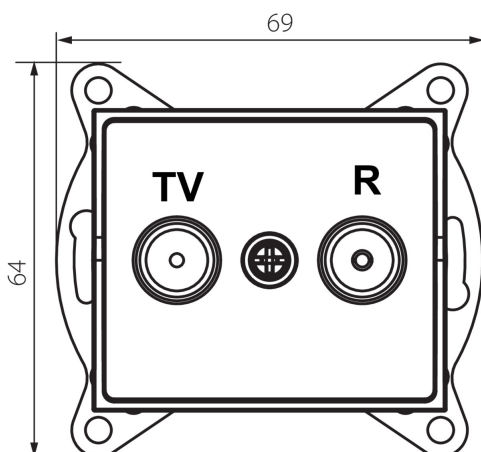

25100 LOGI 02-1320-002 bi

Radio/TV loop-through wall socket

5905339251008

GENERAL DATA:

Colour: white

Place of assembly: Recessed mount in the wall

Width [mm]: 69

Height [mm]: 64

Diameter of an installation box: 60

Number of sockets: 2

TECHNICAL DATA:

Socket type: RTV pass-through

Plastic: ABS

LOGISTIC DATA:

Packaging method: 10

Number of units in the secondary packaging: 10

Number of units in the packaging: 120

Net unit weight [g]: 86

Grammage [g]: 98.67

Length of a unit pack [cm]: 10

Width of a unit pack [cm]: 4

Height of a unit pack [cm]: 14

Weight of a cardboard box [kg]: 11.8404

Width of a cardboard box [cm]: 25.5

Height of a cardboard box [cm]: 32

Length of a cardboard box [cm]: 44

Volume of a cardboard box [m³]: 0.035904