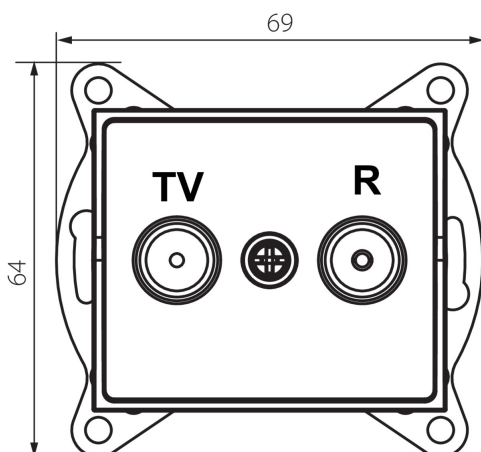

25101 LOGI 02-1330-002 bi

Radio/TV terminal wall socket

5905339251015

GENERAL DATA:

Colour: white

Place of assembly: Recessed mount in the wall

Width [mm]: 69

Height [mm]: 64

Diameter of an installation box: 60

Number of sockets: 2

TECHNICAL DATA:

Socket type: RTV terminal

Plastic: ABS

LOGISTIC DATA:

Packaging method: 10

Number of units in the secondary packaging: 10

Number of units in the packaging: 120

Net unit weight [g]: 86

Grammage [g]: 98.67

Length of a unit pack [cm]: 10

Width of a unit pack [cm]: 3.5

Height of a unit pack [cm]: 14

Weight of a cardboard box [kg]: 11.8404

Width of a cardboard box [cm]: 25.5

Height of a cardboard box [cm]: 32

Length of a cardboard box [cm]: 44

Volume of a cardboard box [m³]: 0.035904