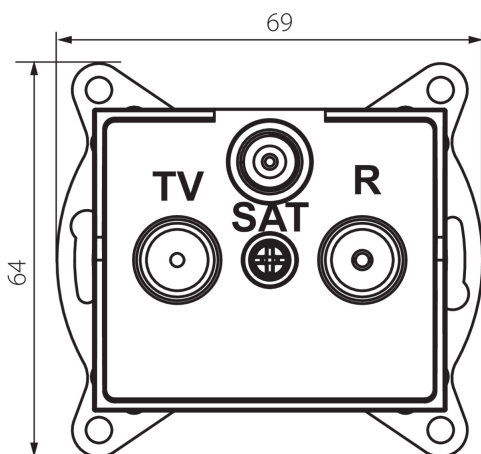

25102 LOGI 02-1340-002 bi

Radio/TV/SAT loop-through wall socket

5905339251022

GENERAL DATA:

Colour: white

Place of assembly: Recessed mount in the wall

Width [mm]: 69

Height [mm]: 64

Diameter of an installation box: 60

Number of sockets: 3

TECHNICAL DATA:

Socket type: RTV-Sat pass-through

Plastic: ABS

LOGISTIC DATA:

Packaging method: 10

Number of units in the secondary packaging: 10

Number of units in the packaging: 120

Net unit weight [g]: 92

Grammage [g]: 104.67

Length of a unit pack [cm]: 10

Width of a unit pack [cm]: 4

Height of a unit pack [cm]: 14

Weight of a cardboard box [kg]: 12.5604

Width of a cardboard box [cm]: 25.5

Height of a cardboard box [cm]: 32

Length of a cardboard box [cm]: 44

Volume of a cardboard box [m³]: 0.035904