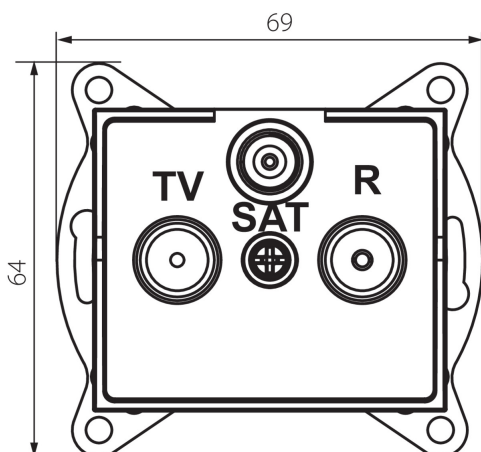

25103 LOGI 02-1350-002 bi

Radio/TV/SAT terminal wall socket

5905339251039

GENERAL DATA:

Colour: white

Place of assembly: Recessed mount in the wall

Width [mm]: 69

Height [mm]: 64

Diameter of an installation box: 60

Number of sockets: 3

TECHNICAL DATA:

Socket type: RTV-Sat terminal

Plastic: ABS

LOGISTIC DATA:

Packaging method: 10

Number of units in the secondary packaging: 10

Number of units in the packaging: 120

Net unit weight [g]: 92

Grammage [g]: 104.42

Length of a unit pack [cm]: 10

Width of a unit pack [cm]: 4

Height of a unit pack [cm]: 14

Weight of a cardboard box [kg]: 12.5304

Width of a cardboard box [cm]: 25.5

Height of a cardboard box [cm]: 32

Length of a cardboard box [cm]: 44

Volume of a cardboard box [m³]: 0.035904