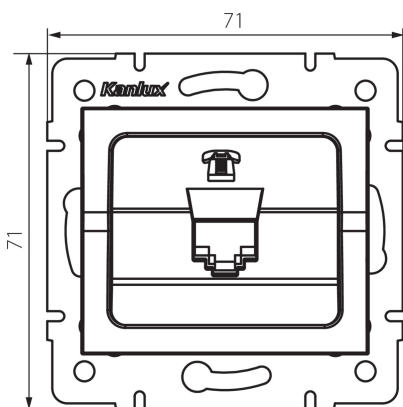

25106 LOGI 02-1370-002 bi

Numeric Telephone Socket Outlet (RJ11) -1 Gang

5905339251060

GENERAL DATA:

Colour: white

Place of assembly: Recessed mount in the wall

Width [mm]: 71

Height [mm]: 71

Diameter of an installation box: 60

Number of sockets: 1

TECHNICAL DATA:

Socket type: single telephone RJ11

Plastic: ABS

LOGISTIC DATA:

Packaging method: 10

Number of units in the secondary packaging: 10

Number of units in the packaging: 120

Net unit weight [g]: 52

Grammage [g]: 64.58

Length of a unit pack [cm]: 10

Width of a unit pack [cm]: 4

Height of a unit pack [cm]: 14

Weight of a cardboard box [kg]: 7.7496

Width of a cardboard box [cm]: 25.5

Height of a cardboard box [cm]: 32

Length of a cardboard box [cm]: 44

Volume of a cardboard box [m³]: 0.035904