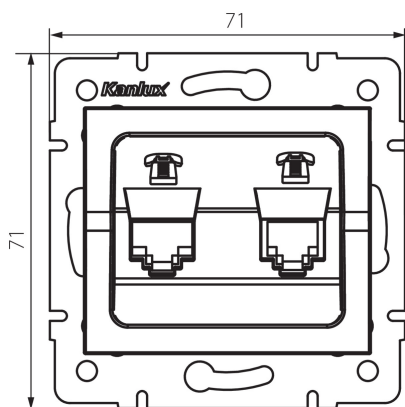

## 25107 LOGI 02-1380-002 bi

Double Numeric Telephone Socket Outlet (2pcs RJ11)

5905339251077

### GENERAL DATA:

**Colour:** white

**Place of assembly:** Recessed mount in the wall

**Width [mm]:** 71

**Height [mm]:** 71

**Diameter of an installation box:** 60

**Number of sockets:** 2

### TECHNICAL DATA:

**Socket type:** dual independent telephone 2xRJ11

**Plastic:** ABS

### LOGISTIC DATA:

**Packaging method:** 10

**Number of units in the secondary packaging:** 10

**Number of units in the packaging:** 120

**Net unit weight [g]:** 58

**Grammage [g]:** 70.5

**Length of a unit pack [cm]:** 10