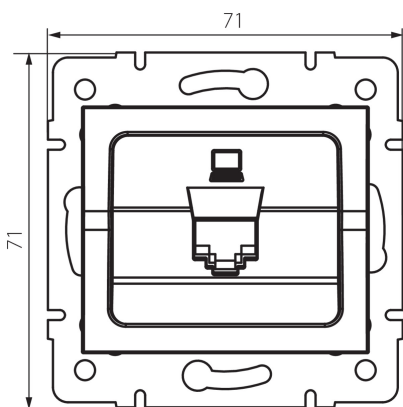

25108 LOGI 02-1390-002 bi

Single computer socket (RJ45Cat 5e Jack)

5905339251084

GENERAL DATA:

Colour: white

Place of assembly: Recessed mount in the wall

Width [mm]: 71

Height [mm]: 71

Diameter of an installation box: 60

Number of sockets: 1

TECHNICAL DATA:

Socket type: single computer RJ45 Cat. 5e

Plastic: ABS

LOGISTIC DATA:

Packaging method: 10

Number of units in the secondary packaging: 10

Number of units in the packaging: 120

Net unit weight [g]: 52

Grammage [g]: 64.58

Length of a unit pack [cm]: 9

Width of a unit pack [cm]: 4

Height of a unit pack [cm]: 13

Weight of a cardboard box [kg]: 7.7496

Width of a cardboard box [cm]: 25.5

Height of a cardboard box [cm]: 32

Length of a cardboard box [cm]: 44

Volume of a cardboard box [m³]: 0.035904