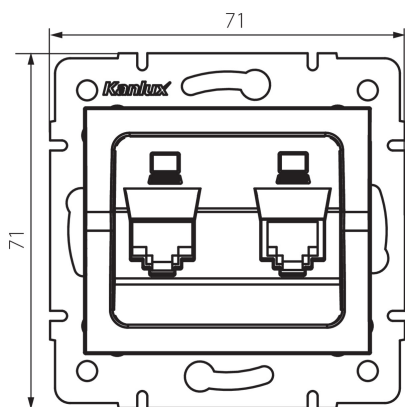

### GENERAL DATA:

**Colour:** white

**Place of assembly:** Recessed mount in the wall

**Width [mm]:** 71

**Height [mm]:** 71

**Diameter of an installation box:** 60

**Number of sockets:** 2

### TECHNICAL DATA:

**Socket type:** Dual independent computer socket (2x rj45cat 5e)

**Plastic:** ABS