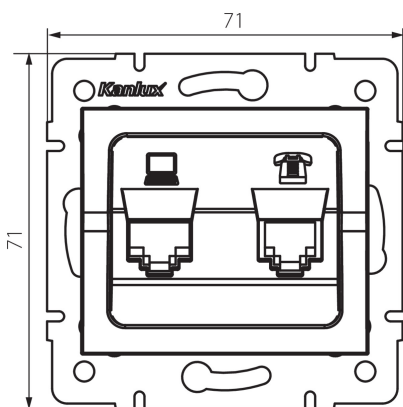

### GENERAL DATA:

**Colour:** white

**Place of assembly:** Recessed mount in the wall

**Width [mm]:** 71

**Height [mm]:** 71

**Diameter of an installation box:** 60

**Number of sockets:** 2

### TECHNICAL DATA:

**Socket type:** telephone and computer socket (RJ45 Cat. 6+RJ11)

**Plastic:** ABS

### LOGISTIC DATA:

**Packaging method:** 10

**Number of units in the secondary packaging:** 10

**Number of units in the packaging:** 120

**Net unit weight [g]:** 60

**Grammage [g]:** 72.5

**Length of a unit pack [cm]:** 10

**Width of a unit pack [cm]:** 4

**Height of a unit pack [cm]:** 13

**Weight of a cardboard box [kg]:** 8.7

**Width of a cardboard box [cm]:** 25.5

**Height of a cardboard box [cm]:** 32

**Length of a cardboard box [cm]:** 44