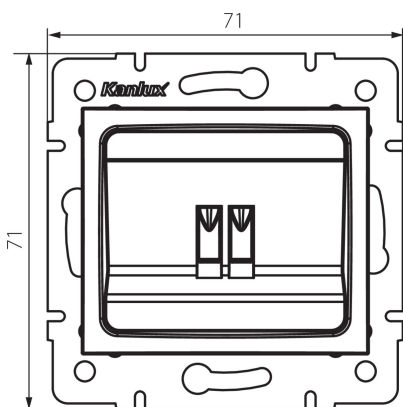

25114 LOGI 02-1450-002 bi

Single loudspeaker socket (2 contacts)

5905339251145

GENERAL DATA:

Colour: white

Place of assembly: Recessed mount in the wall

Width [mm]: 71

Height [mm]: 71

Diameter of an installation box: 60

Number of sockets: 1

TECHNICAL DATA:

Plastic: ABS

LOGISTIC DATA:

Packaging method: 10

Number of units in the secondary packaging: 10

Number of units in the packaging: 120

Net unit weight [g]: 56

Grammage [g]: 68.58

Length of a unit pack [cm]: 10

Width of a unit pack [cm]: 4

Height of a unit pack [cm]: 14

Weight of a cardboard box [kg]: 8.2296

Width of a cardboard box [cm]: 25.5

Height of a cardboard box [cm]: 32

Length of a cardboard box [cm]: 44

Volume of a cardboard box [m³]: 0.035904