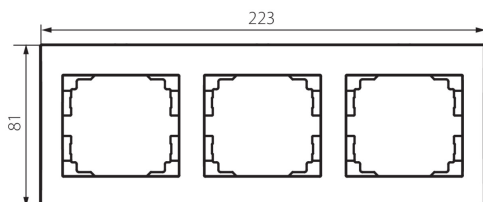

25119 LOGI 02-1480-002 bi

3 Gang Frame Horizontal - with wing

5905339251190

GENERAL DATA:

Colour: white

Width [mm]: 223

Height [mm]: 81

TECHNICAL DATA:

Plastic: ABS

LOGISTIC DATA:

Packaging method: 10

Number of units in the secondary packaging: 10

Number of units in the packaging: 120

Net unit weight [g]: 32

Grammage [g]: 46

Length of a unit pack [cm]: 10